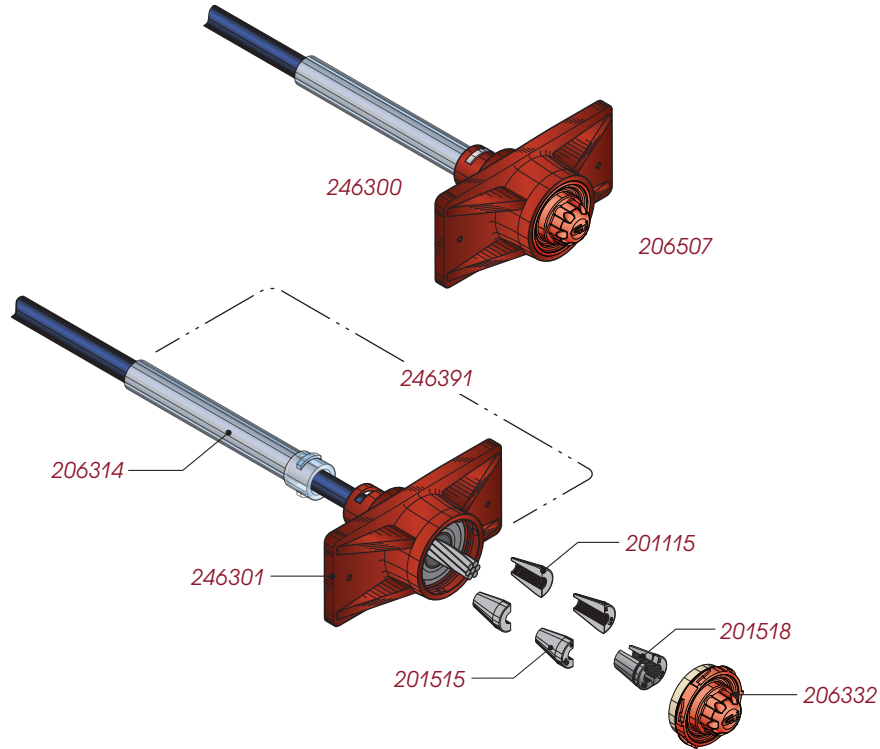

GTI 0.5" Zero Void Fixed-End

0.5" ZERO-VOID FIXED-END	
246300	.5" ZERO VOID ENCAPSULATION SET, D.E., SM1-05, including
246391	.5" ZERO VOID ENCAPSULATION & SEAL, SM1-05
246301	.5" ZERO VOID ENCAPSULATION, SM1-05
206314	.5" ZERO VOID SEAL, 6", TRANSPARENT
206332	.5" ZERO VOID CAP, DE W/GREASE
FOR WEDGE PART NUMBER SEE WEDGE TABLE	

WEDGE TABLE		
GTI Zero Void Anchorage Kits are sold with a variety of wedge types based on customer preference. See table below to determine/identify wedge type.		
A	201115	WEDGE, 2 PIECE. .5", 1.2" LONG
B	201515	GTI S1-05 2-PIECE WEDGE, 1.2" LONG
C	201518	GTI S1-05 2-PIECE WEDGE, W/CLIP