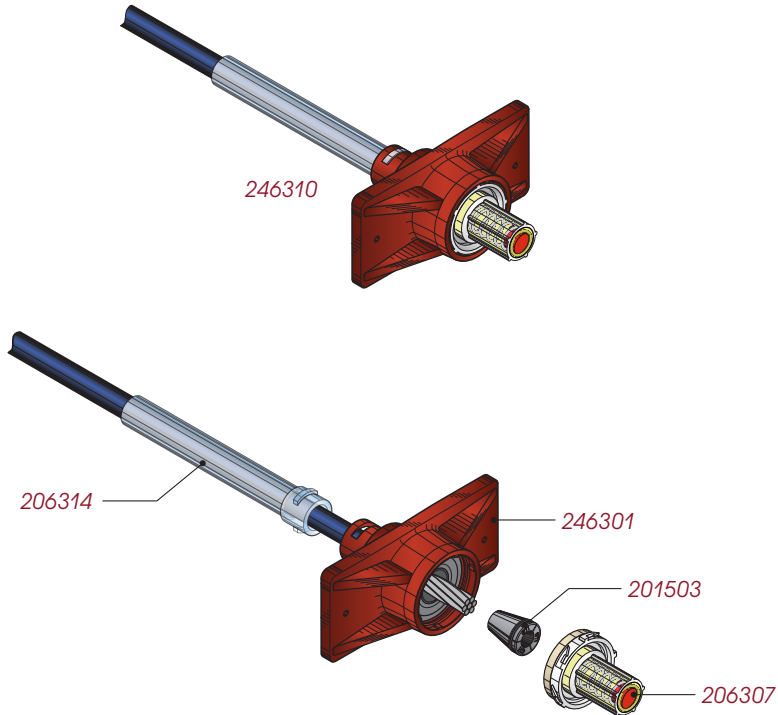

# GTI 0.5" Zero Void Fixed-End (Spring-Loaded)

0.5" ZERO VOID FIXED-END (SPRING-LOADED)	
246310	.5" ZERO VOID FIXED-END (SPRING-LOADED), SM1-05
246301	.5" ZERO VOID ENCAPSULATION, SM1-05
206307	.5" ZERO VOID CAP, SPRING LOADED W/RED MARKER TAB/GREASE
206314	.5" ZERO VOID SEAL, 6", TRANSPARENT
201503	GTI S1-05 3-PIECE WEDGE WITH SPRING