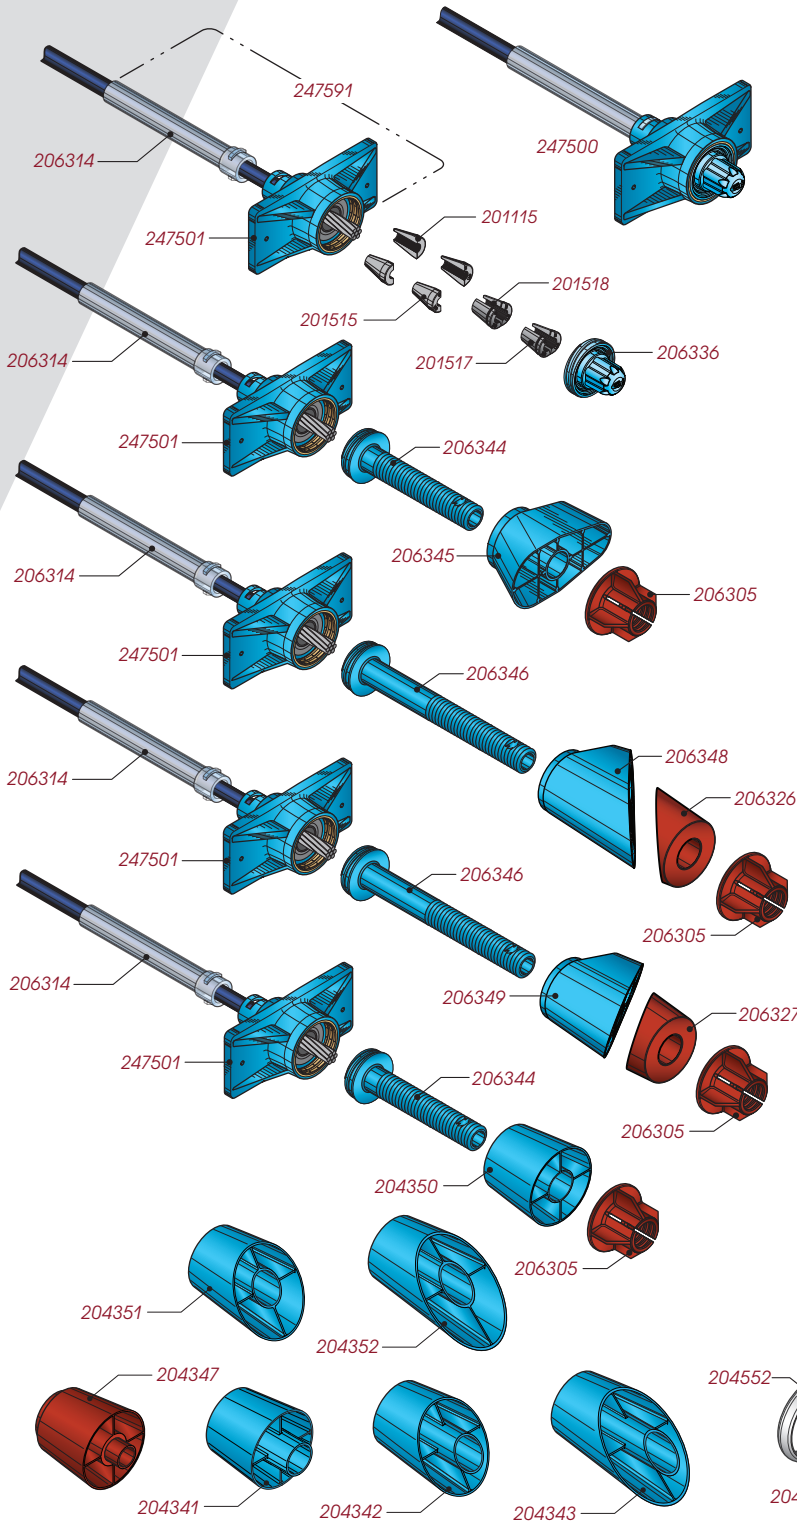

GTI 0.5" Zero Void Stressing-End (Metal Ring - Threaded)

0.5" ZERO VOID STRESSING-END (METAL RING - THREADED)			
247500	.5" ZERO VOID ENCAPSULATION, METAL RING, THREADED, SET, SM1-05, including		
	247591	.5" ZERO VOID ENCAPSULATION, METAL RING, THREADED & SEAL, SM1-05	
		247501	.5" ZERO VOID ENCAPSULATION, METAL RING, THREADED, SM1-05
		206314	.5" ZERO VOID SEAL, 6", TRANSPARENT
	206336	.5" ZERO VOID LE CAP, THREADED W/GREASE	

FOR WEDGE PART NUMBER SEE WEDGE TABLE

0.5" ZERO VOID STRESSING-END POCKET FORMERS (METAL RING - THREADED) (NAIL-LESS SYSTEM)			
206345	.5" ZERO VOID LE NAILLESS POCKET FORMER, PLASMA, BLUE		
206348	.5" ZERO VOID POCKET FORMER 45 DEG, PLASMA, BLUE		
	206326	.5" Z-VOID POCKET FORMER 45 DEG, NUT SPACER	
206349	.5" ZERO VOID POCKET FORMER 30 DEG, PLASMA, BLUE		
	206327	.5" Z-VOID POCKET FORMER 30 DEG, NUT SPACER	
204350	POCKET FORMER, 5ZV, TMR, T/PS, NO SHANK		
204351	POCKET FORMER, 5ZV, TMR, T/PS, 30 DEG, NO SHANK		
	206327	.5" Z-VOID POCKET FORMER 30 DEG, NUT SPACER	
204352	POCKET FORMER, 5ZV, TMR, T/PS, 45 DEG, NO SHANK		
	206326	.5" Z-VOID POCKET FORMER 45 DEG, NUT SPACER	

0.5" ZERO-VOID STRESSING-END POCKET FORMERS (METAL RING - THREADED)	
204347	POCKET FORMER, 5ZV, MR, T/PS, 7/8" SHANK
204341	POCKET FORMER, 5ZV, TMR, T/PS, SHANK
204342	POCKET FORMER, 5ZV, TMR, T/PS, 30 DEG, SHANK
204343	POCKET FORMER, 5ZV, TMR, T/PS, 45 DEG, SHANK

A	201115	WEDGE, 2 PIECE. .5", 1.2" LONG
B	201515	GTI S1-05 2-PIECE WEDGE, 1.2" LONG
C	201518	GTI S1-05 2-PIECE WEDGE, W/CLIP
D	201517	GTI S1-05 2 PIECE WEDGE, W/CLIP, SMOOTH