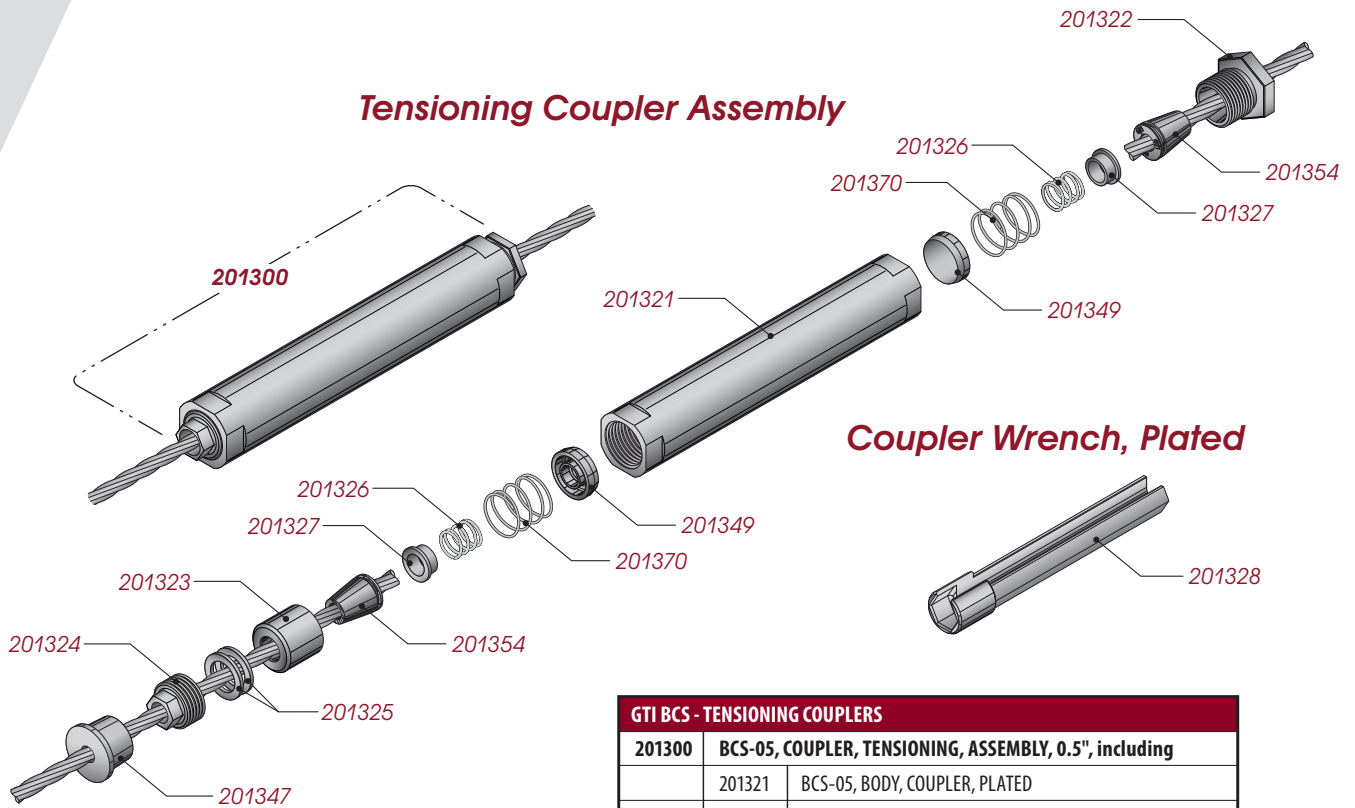

GTI BCS - Tensioning Couplers

GTI BCS - TENSIONING COUPLERS	
201300	BCS-05, COUPLER, TENSIONING, ASSEMBLY, 0.5", including
201321	BCS-05, BODY, COUPLER, PLATED
201322	BCS-05, THREADED BARREL ANCHOR, COUPLER, PLATED
201323	BCS-05, SMOOTH BARREL ANCHOR, COUPLER, PLATED
201324	BCS-05, STRESSING NUT, COUPLER, PLATED
201325	BCS-05, WASHER, COUPLER
201326	BCS-05, SPRING, COUPLER
201327	BCS-05, SPRING SPACER, COUPLER
201347	BSC-05, BARREL PLUG
201349	BCS-05, SPRING STOP, COUPLER
201354	BCS-05, GTI S1-05, 3PC WEDGE, PLATED
201370	BCS-05, SPRING, COUPLER BARREL
201328	BCS-05, WRENCH, COUPLER, PLATED