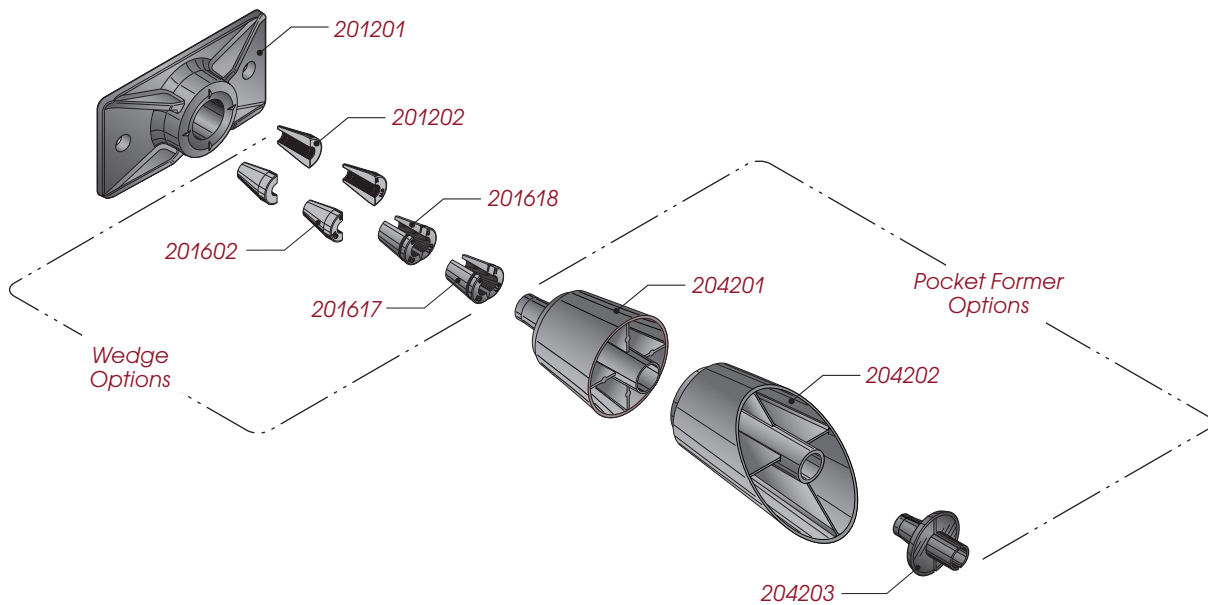

GTI S1-06 Anchorages

GTI S1-06 ANCHORAGE	
201251	GTI S1-06 ANCHORAGE SET
	201201 ANCHOR, GTI S1-06
FOR WEDGE PART NUMBER SEE WEDGE TABLE	
GTI POCKET FORMERS	
204201	POCKET FORMER, .6"
204202	POCKET FORMER, 45 DEG., .6"
204203	INTERMEDIATE P/F/, .6"

WEDGE TABLE		
GTI Bare Anchorage Kits are sold with a variety of wedge types based on customer preference. See table below to determine/identify wedge type.		
A	201202	WEDGE, 2 PIECE, .6"
B	201602	GTI S1-06 2-PIECE WEDGE, 1.6" LONG
C	201618	GTI S1-06 2-PIECE WEDGE, W/CLIP
D	201617	GTI S1-06 2 PIECE WEDGE, W/ CLIP, SMOOTH