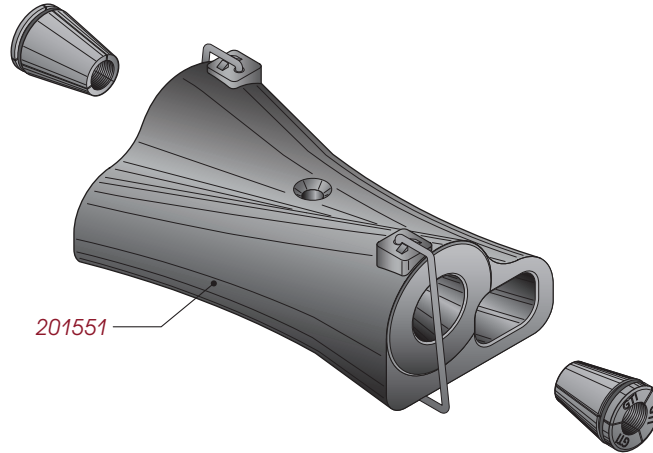

# GTI X-Anchors

0.5" X-ANCHOR	
201551	GTI X1-06 ANCHOR W/05 3-PC TRANSITION WEDGE

0.6" X-ANCHOR	
201651	GTI X1-06 ANCHOR W/06 3-PC TRANSITION WEDGE