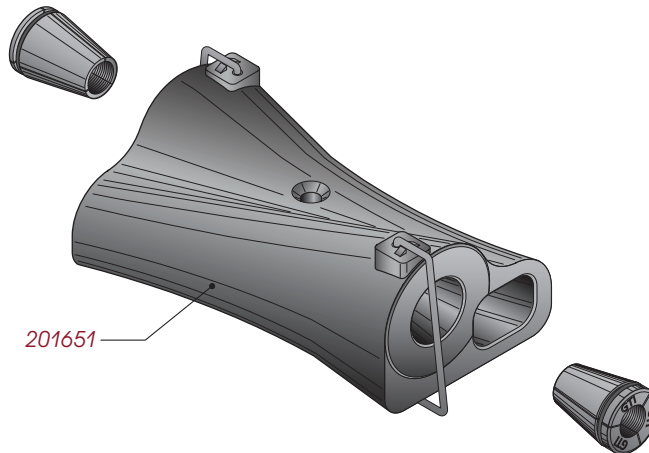

# GTI X-Anchors

0.5" X-ANCHOR	
201551	GTI X1-06 ANCHOR W/05 3-PC TRANSITION WEDGE

0.6" X-ANCHOR	
201651	GTI X1-06 ANCHOR W/06 3-PC TRANSITION WEDGE