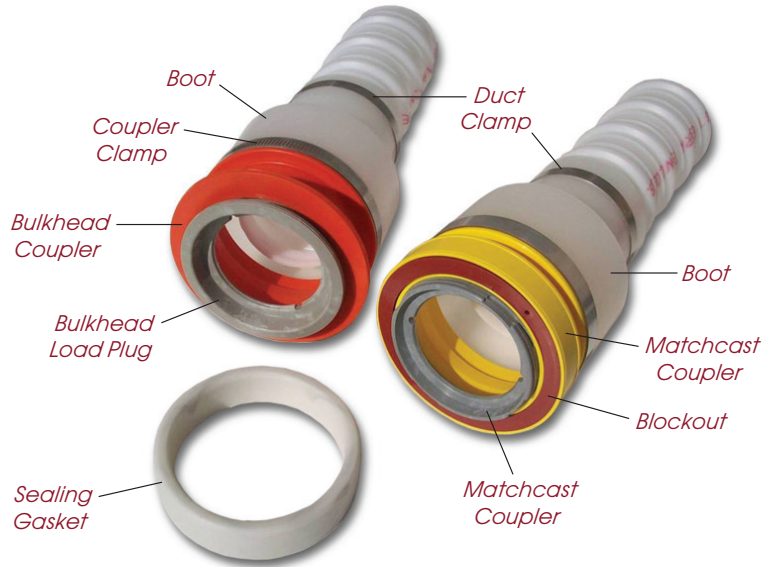

## GTI Precast Segmental Duct Couplers

GTI PRECAST SEGMENTAL DUCT COUPLERS		
PART NO.	DESCRIPTION	UNIT
<b>59mm GTI PRECAST SEGMENTAL DUCT COUPLER</b>		
220230	SEGMENTAL COUPLER ASSEMBLY, 59mm	Set
220231	BULKHEAD COUPLER, 59mm	Included
220232	MATCHCAST COUPLER, 59mm	Included
220233	GASKET, 59mm	Included
220234	BOOT, 59mm	2 Included
220236	COUPLER CLAMP, 59mm	2 Included
220237	DUCT CLAMP, 59mm	2 Included
220239	BLOCKOUT, 59mm	Each
220243	BULKHEAD LOAD PLUG, 59mm	Each
220246	MATCHCAST LOAD PLUG, 59mm	Each
220248	STORAGE/GASKET CAP, 59mm	Each
<b>76mm GTI PRECAST SEGMENTAL DUCT COUPLER</b>		
220330	SEGMENTAL COUPLER ASSEMBLY, 76mm	Set
220331	BULKHEAD COUPLER, 76mm	Included
220332	MATCHCAST COUPLER, 76mm	Included
220333	GASKET, 76mm	Included
220334	BOOT, 76mm	2 Included
220336	COUPLER CLAMP, 76mm	2 Included
220337	DUCT CLAMP, 76mm	2 Included
220339	BLOCKOUT, 76mm	Each
220343	BULKHEAD LOAD PLUG, 76mm	Each
220346	MATCHCAST LOAD PLUG, 76mm	Each
220348	STORAGE/GASKET CAP, 76mm	Each

GTI PRECAST SEGMENTAL DUCT COUPLERS		
PART NO.	DESCRIPTION	UNIT
<b>85mm GTI PRECAST SEGMENTAL DUCT COUPLER</b>		
220380	SEGMENTAL COUPLER ASSEMBLY, 85mm	Set
220381	BULKHEAD COUPLER, 85mm	Included
220382	MATCHCAST COUPLER, 85mm	Included
220383	GASKET, 85mm	Included
220384	BOOT, 85mm	2 Included
220386	COUPLER CLAMP, 85mm	2 Included
220387	DUCT CLAMP, 85mm	2 Included
220389	BLOCKOUT, 85mm	Each
220393	BULKHEAD LOAD PLUG, 85mm	Each
220396	MATCHCAST LOAD PLUG, 85mm	Each
220398	STORAGE/GASKET CAP, 85mm	Each
<b>100mm GTI PRECAST SEGMENTAL DUCT COUPLER</b>		
220430	SEGMENTAL COUPLER ASSEMBLY, 100mm	Set
220431	BULKHEAD COUPLER, 100mm	Included
220432	MATCHCAST COUPLER, 100mm	Included
220433	GASKET, 100mm	Included
220434	BOOT, 100mm	2 Included
220436	COUPLER CLAMP, 100mm	2 Included
220437	DUCT CLAMP, 100mm	2 Included
220439	BLOCKOUT, 100mm	Each
220443	BULKHEAD LOAD PLUG, 100mm	Each
220446	MATCHCAST LOAD PLUG, 100mm	Each
220448	STORAGE/GASKET CAP, 100mm	Each