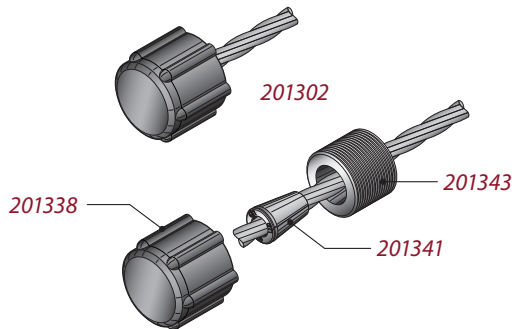

# GTI BCS - Bare and Encapsulated Barrel Anchors

## Bare Barrel Anchors

GTI - BARREL ANCHORS		
201191	SMOOTH BARREL ANCHOR SET FOR 0.5" STRAND	
201115	WEDGE, 2 PIECE .5", 1.2" LONG	
201404	S1-05 SMOOTH BARREL ANCHOR	

GTI BCS - BARREL ANCHORS, PLATED		
201301	BCS-05, SMOOTH BARREL ANCHOR SET FOR 0.5" STRAND	
201341	BCS-05, GTI S1-05, 3PC WEDGE, PLATED	
201342	BCS-05, SMOOTH BARREL ANCHOR, PLATED	

## Encapsulated Barrel Anchors

GTI BCS - ENCAPSULATED GTI BARREL ANCHORS		
201302	BCS-05, ENCAPSULATED BARREL ANCHOR SET FOR 0.5" STRAND	
201338	BCS-05, CAP	
201341	BCS-05, GTI S1-05, 3PC WEDGE, PLATED	
201343	BCS-05, THREADED BARREL ANCHOR, PLATED	

## Galvanized Cap Barrel Anchors

GTI BCS - GALVANIZED CAP BARREL ANCHORS		
201371	BCS-05, GALVANIZED CAP BARREL ANCHOR SET FOR 0.5" STRAND	
201372	BCS-05, PIPE THREADED BARREL ANCHOR, PLATED	
201373	BCS-05, THREADED CAP, GALVANIZED	
202001	GTI GRABB-IT <sup>®</sup> , 1/2 3PC WEDGE, PLATED	
SUBSTITUTE THREADED CAP		
201374	GRABB-IT <sup>®</sup> , THREADED CABLE CAP, PLATED	