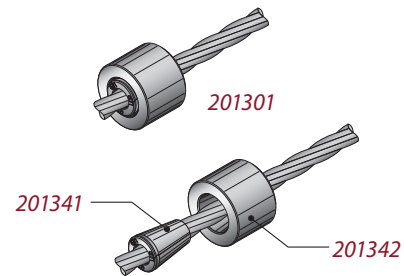

# GTI BCS - Bare and Encapsulated Barrel Anchors

## Bare Barrel Anchors

GTI - BARREL ANCHORS		
201191	SMOOTH BARREL ANCHOR SET FOR 0.5" STRAND	
201115	WEDGE, 2 PIECE .5", 1.2" LONG	
201404	S1-05 SMOOTH BARREL ANCHOR	

GTI BCS - BARREL ANCHORS, PLATED		
201301	BCS-05, SMOOTH BARREL ANCHOR SET FOR 0.5" STRAND	
201341	BCS-05, GTI S1-05, 3PC WEDGE, PLATED	
201342	BCS-05, SMOOTH BARREL ANCHOR, PLATED	

## Encapsulated Barrel Anchors

GTI BCS - ENCAPSULATED GTI BARREL ANCHORS		
201302	BCS-05, ENCAPSULATED BARREL ANCHOR SET FOR 0.5" STRAND	
201338	BCS-05, CAP	
201341	BCS-05, GTI S1-05, 3PC WEDGE, PLATED	
201343	BCS-05, THREADED BARREL ANCHOR, PLATED	

## Galvanized Cap Barrel Anchors

GTI BCS - GALVANIZED CAP BARREL ANCHORS		
201371	BCS-05, GALVANIZED CAP BARREL ANCHOR SET FOR 0.5" STRAND	
201372	BCS-05, PIPE THREADED BARREL ANCHOR, PLATED	
201373	BCS-05, THREADED CAP, GALVANIZED	
202001	GTI GRABB-IT <sup>®</sup> , 1/2 3PC WEDGE, PLATED	
SUBSTITUTE THREADED CAP		
201374	GRABB-IT <sup>®</sup> , THREADED CABLE CAP, PLATED	