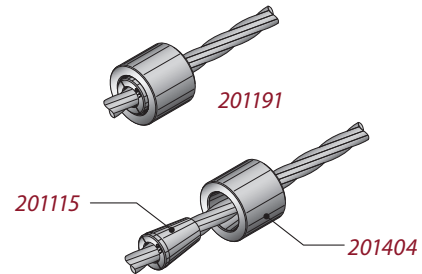

# GTI BCS - Bare and Encapsulated Barrel Anchors

## Bare Barrel Anchors

GTI - BARREL ANCHORS		
201191	SMOOTH BARREL ANCHOR SET FOR 0.5" STRAND	
201115	WEDGE, 2 PIECE .5", 1.2" LONG	
201404	S1-05 SMOOTH BARREL ANCHOR	

GTI BCS - BARREL ANCHORS, PLATED		
201301	BCS-05, SMOOTH BARREL ANCHOR SET FOR 0.5" STRAND	
201341	BCS-05, GTI S1-05, 3PC WEDGE, PLATED	
201342	BCS-05, SMOOTH BARREL ANCHOR, PLATED	

## Encapsulated Barrel Anchors

GTI BCS - ENCAPSULATED GTI BARREL ANCHORS		
201302	BCS-05, ENCAPSULATED BARREL ANCHOR SET FOR 0.5" STRAND	
201338	BCS-05, CAP	
201341	BCS-05, GTI S1-05, 3PC WEDGE, PLATED	
201343	BCS-05, THREADED BARREL ANCHOR, PLATED	

## Galvanized Cap Barrel Anchors

GTI BCS - GALVANIZED CAP BARREL ANCHORS		
201371	BCS-05, GALVANIZED CAP BARREL ANCHOR SET FOR 0.5" STRAND	
201372	BCS-05, PIPE THREADED BARREL ANCHOR, PLATED	
201373	BCS-05, THREADED CAP, GALVANIZED	
202001	GTI GRABB-IT <sup>®</sup> , 1/2 3PC WEDGE, PLATED	
SUBSTITUTE THREADED CAP		
201374	GRABB-IT <sup>®</sup> , THREADED CABLE CAP, PLATED	