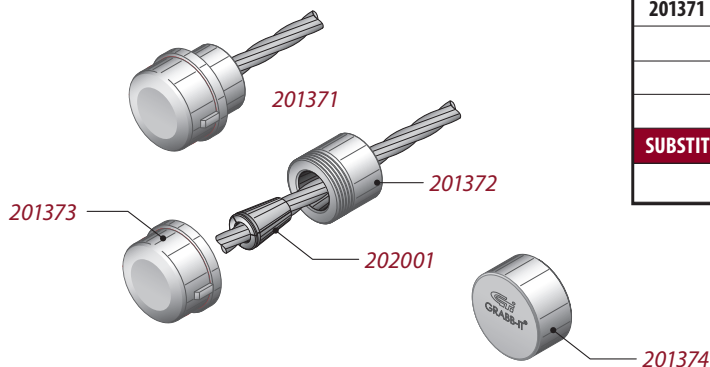

Galvanized Cap Barrel Anchors

GTI BCS - GALVANIZED CAP BARREL ANCHORS		
201371	BCS-05, GALVANIZED CAP BARREL ANCHOR SET FOR 0.5" STRAND	
201372	BCS-05, PIPE THREADED BARREL ANCHOR, PLATED	
201373	BCS-05, THREADED CAP, GALVANIZED	
202001	GTI GRABB-IT®, 1/2 3PC WEDGE, PLATED	
SUBSTITUTE THREADED CAP		
201374	GRABB-IT®, THREADED CABLE CAP, PLATED