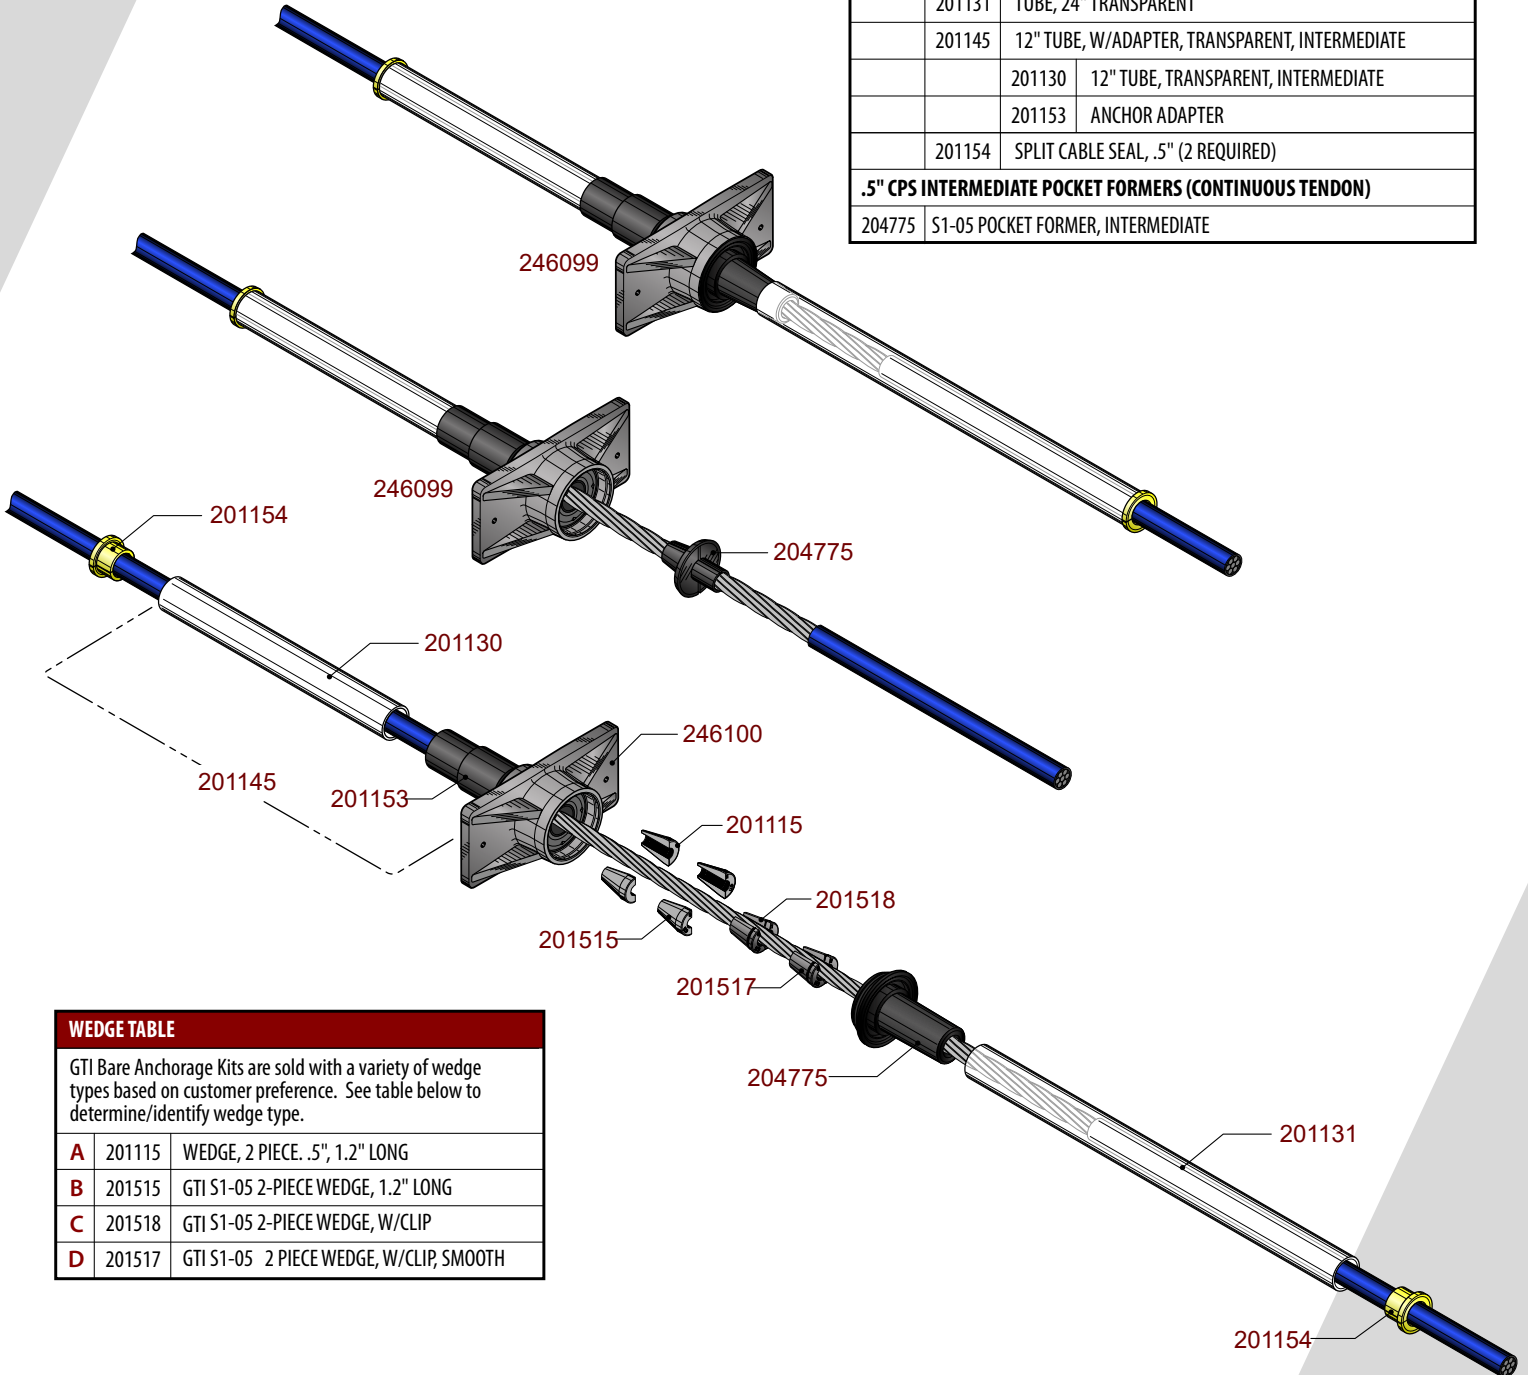

GTI 0.5" Zero Void Intermediate (Continuous System)

0.5" CPS INTERMEDIATE (CONTINUOUS TENDON)	
246099	.5" CPS INTERMEDIATE ENCAPSULATION SET, SM1-05
246100	.5" CPS ENCAPSULATION, INTERMEDIATE, SM1-05
206104	.5 INTERMEDIATE CAP, O-RING
201131	TUBE, 24" TRANSPARENT
201145	12" TUBE, W/ADAPTER, TRANSPARENT, INTERMEDIATE
201130	12" TUBE, TRANSPARENT, INTERMEDIATE
201153	ANCHOR ADAPTER
201154	SPLIT CABLE SEAL, .5" (2 REQUIRED)
.5" CPS INTERMEDIATE POCKET FORMERS (CONTINUOUS TENDON)	
204775	S1-05 POCKET FORMER, INTERMEDIATE

WEDGE TABLE		
GTI Bare Anchorage Kits are sold with a variety of wedge types based on customer preference. See table below to determine/identify wedge type.		
A	201115	WEDGE, 2 PIECE. .5", 1.2" LONG
B	201515	GTI S1-05 2-PIECE WEDGE, 1.2" LONG
C	201518	GTI S1-05 2-PIECE WEDGE, W/CLIP
D	201517	GTI S1-05 2 PIECE WEDGE, W/CLIP, SMOOTH