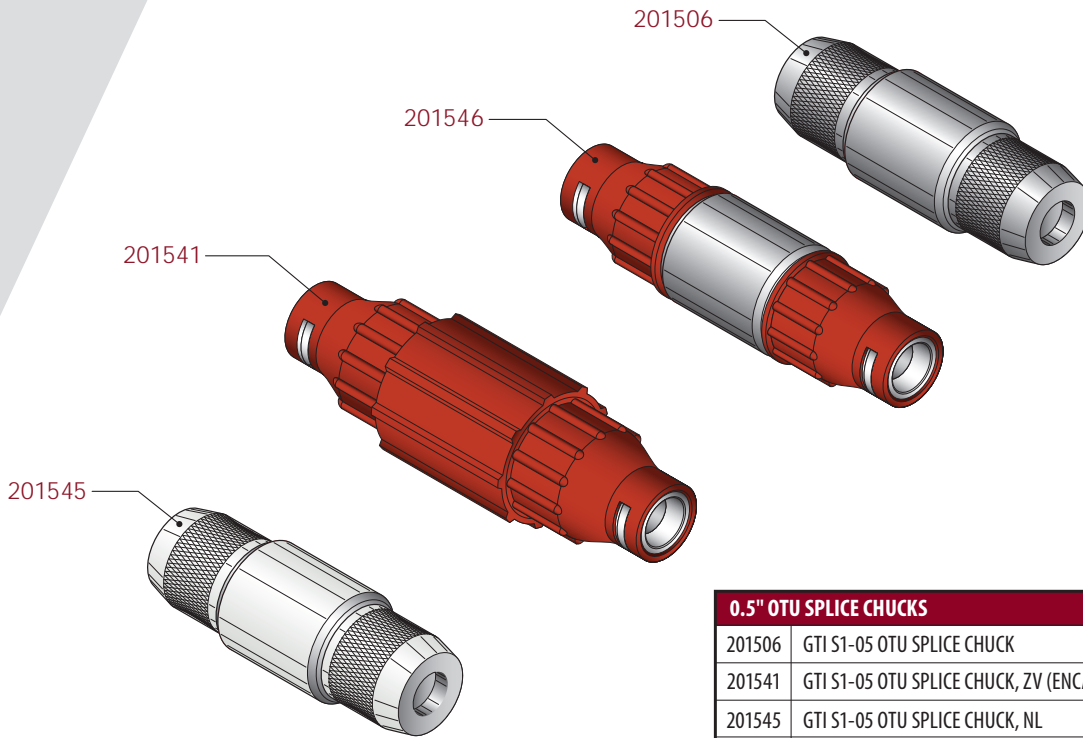

GTI® OTU Splice Chucks

0.5" OTU SPLICE CHUCKS	
201506	GTI S1-05 OTU SPLICE CHUCK
201541	GTI S1-05 OTU SPLICE CHUCK, ZV (ENCAPSULATED)
201545	GTI S1-05 OTU SPLICE CHUCK, NL
201546	GTI S1-05 OTU SPLICE CHUCK, PLATED

0.6" OTU SPLICE CHUCKS	
201606	GTI S1-06 OTU SPLICE CHUCK