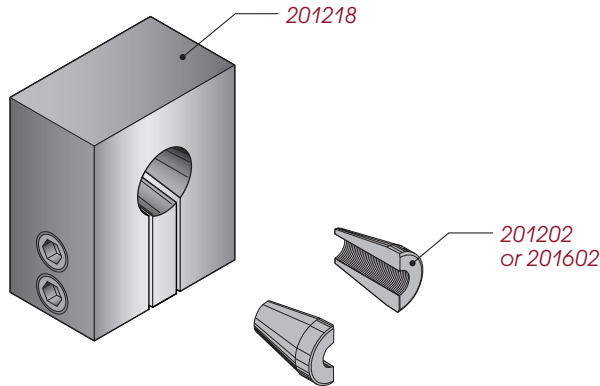

# GTI Trouble-Shooting Anchors

0.5" TROUBLE-SHOOTING ANCHORS	
201108	REPAIR ANCHOR, .5"
201115/201515	GTI S1-05 2-PIECE WEDGE, 1.2" LONG

0.6" TROUBLE-SHOOTING ANCHORS	
201218	REPAIR ANCHOR, .6"
201202/201602	GTI S1-06 2-PIECE WEDGE, 1.6" LONG