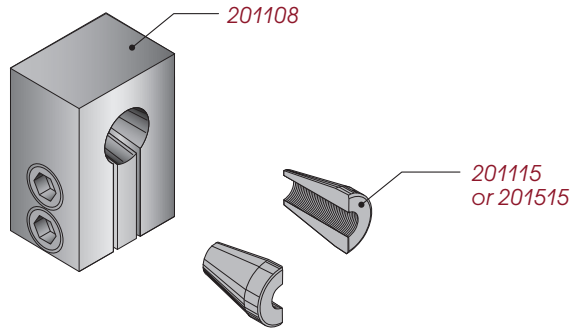

# GTI Trouble-Shooting Anchors

0.5" TROUBLE-SHOOTING ANCHORS	
201108	REPAIR ANCHOR, .5"
201115/201515	GTI S1-05 2-PIECE WEDGE, 1.2" LONG

0.6" TROUBLE-SHOOTING ANCHORS	
201218	REPAIR ANCHOR, .6"
201202/201602	GTI S1-06 2-PIECE WEDGE, 1.6" LONG