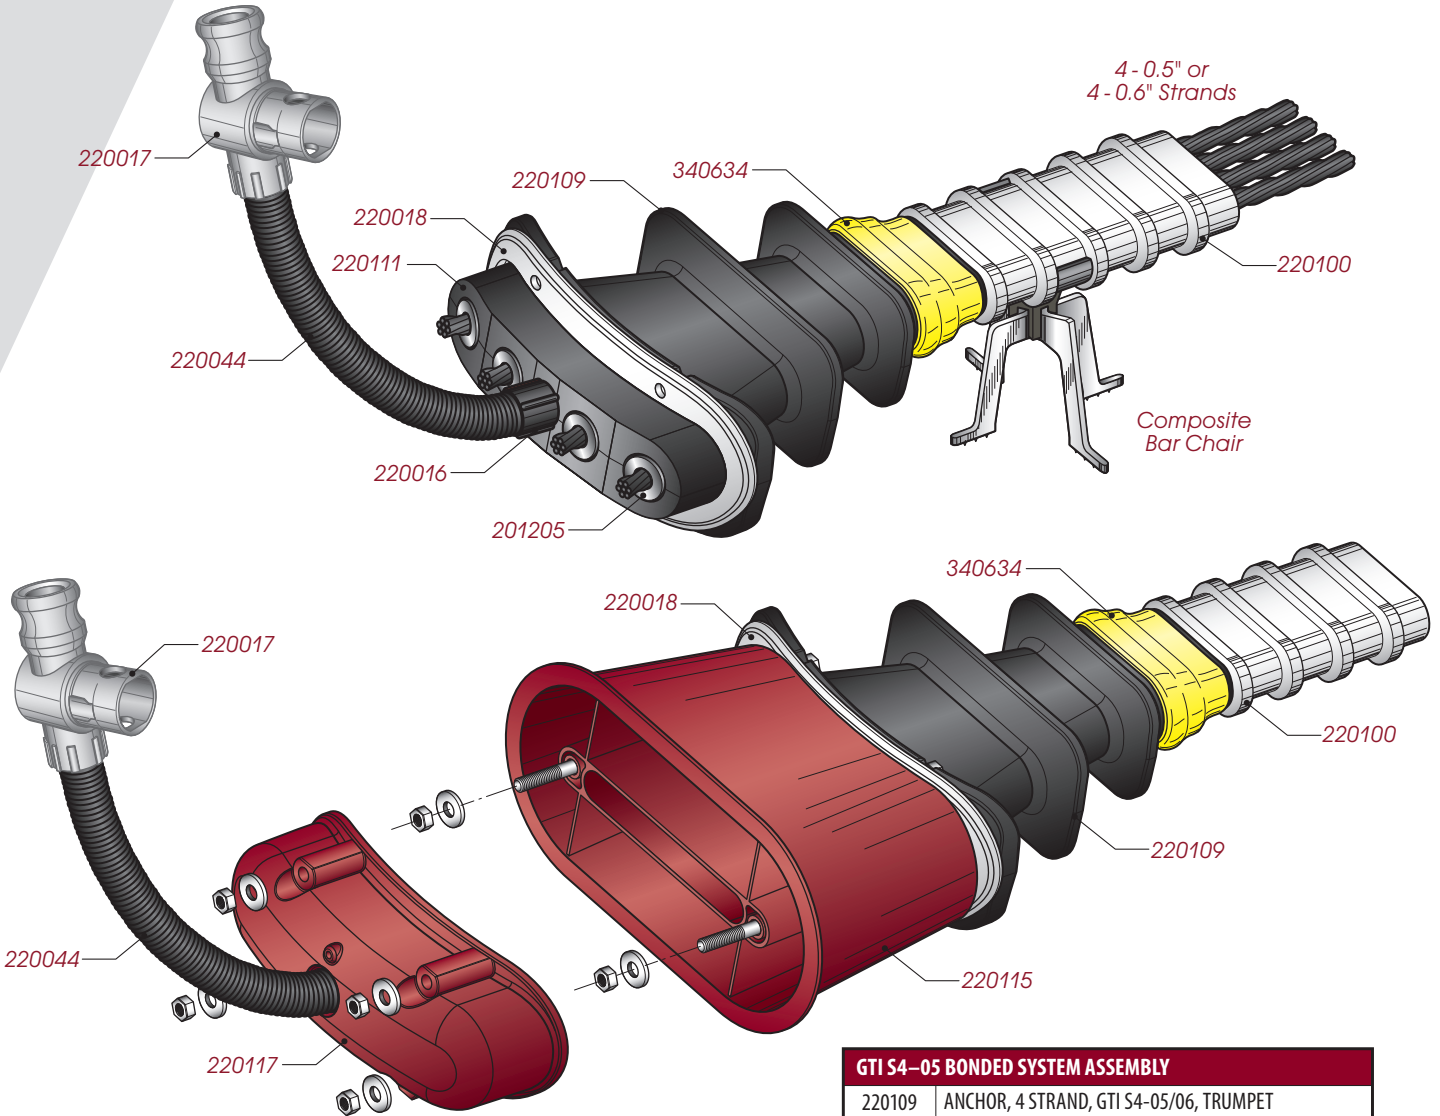

GTI S4-05 Bonded System Assembly

GTI S4-05 BONDED SYSTEM ASSEMBLY	
220109	ANCHOR, 4 STRAND, GTI S4-05/06, TRUMPET
220111	ANCHOR, 4 STRAND, GTI S4-05/06, WEDGE PLATE
201205	WEDGE, 2 PIECE, .6/5"
220115	BLOCKOUT, GTI S4-06
220118	ANCHOR, 4 STRAND, GTI S4-05/06, GROUT CAP, GASKET
220117	ANCHOR, 4 STRAND, GTI S4-05/06, GROUT CAP
220100	DUCT, 21MM X 72MM
340634	HEAT SHRINK SLEEVE
220044	GROUT TUBE, 21MM
220085	GROUT VALVE, ASSEMBLY
341001	HEX CAP SCREW 5/16-18 X 3
341002-3	NUT & WASHER, 5/16-18
341010	HEX CAP SCREW 3/8-16 X 2
341011-12	NUT & WASHER, 3/8-16
220112	DUCT ANCHOR ADAPTOR