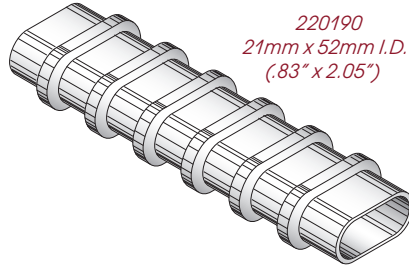

# GTI Flat/Oval Corrugated Plastic Duct

220700  
22mm x 38mm I.D.  
(.85" x 1.50")

220190  
21mm x 52mm I.D.  
(.83" x 2.05")

220100  
21mm x 72mm I.D.  
(.83" x 2.83")

220600  
25mm x 76mm I.D.  
(1.0" x 3.0")

220900  
21mm x 90mm I.D.  
(.83" x 3.54")

220910  
26mm x 91mm I.D.  
(1.02" x 3.58")

221420  
79mm x 111mm I.D.  
(3.1" x 4.4")

GTI FLAT/OVAL CORRUGATED PLASTIC DUCT	
PART NO.	FLAT/OVAL PLASTIC DUCT
220700	22mm x 38mm
220190	21mm x 52mm
220100	21mm X 72mm
220600	25mm x 76mm
220900	21mm x 90mm
220910	26mm x 91mm
221420	79mm x 111mm