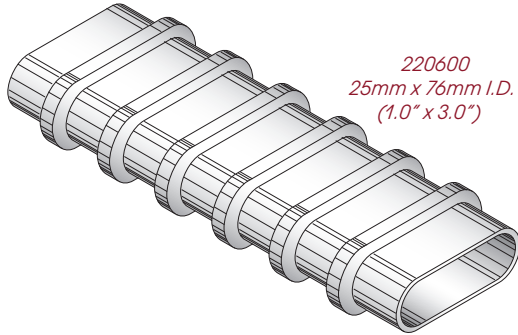

# GTI Flat/Oval Corrugated Plastic Duct

220700  
22mm x 38mm I.D.  
(.85" x 1.50")

220190  
21mm x 52mm I.D.  
(.83" x 2.05")

220100  
21mm x 72mm I.D.  
(.83" x 2.83")

220600  
25mm x 76mm I.D.  
(1.0" x 3.0")

220900  
21mm x 90mm I.D.  
(.83" x 3.54")

220910  
26mm x 91mm I.D.  
(1.02" x 3.58")

221420  
79mm x 111mm I.D.  
(3.1" x 4.4")

GTI FLAT/OVAL CORRUGATED PLASTIC DUCT	
PART NO.	FLAT/OVAL PLASTIC DUCT
220700	22mm x 38mm
220190	21mm x 52mm
220100	21mm X 72mm
220600	25mm x 76mm
220900	21mm x 90mm
220910	26mm x 91mm
221420	79mm x 111mm