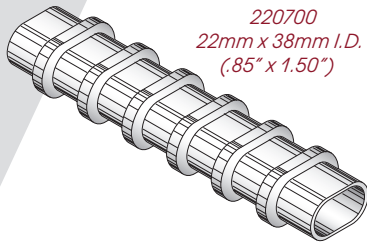

# GTI Flat/Oval Corrugated Plastic Duct

220700  
22mm x 38mm I.D.  
(.85" x 1.50")

220190  
21mm x 52mm I.D.  
(.83" x 2.05")

220100  
21mm x 72mm I.D.  
(.83" x 2.83")

220600  
25mm x 76mm I.D.  
(1.0" x 3.0")

220900  
21mm x 90mm I.D.  
(.83" x 3.54")

220910  
26mm x 91mm I.D.  
(1.02" x 3.58")

221420  
79mm x 111mm I.D.  
(3.1" x 4.4")

GTI FLAT/OVAL CORRUGATED PLASTIC DUCT	
PART NO.	FLAT/OVAL PLASTIC DUCT
220700	22mm x 38mm
220190	21mm x 52mm
220100	21mm X 72mm
220600	25mm x 76mm
220900	21mm x 90mm
220910	26mm x 91mm
221420	79mm x 111mm