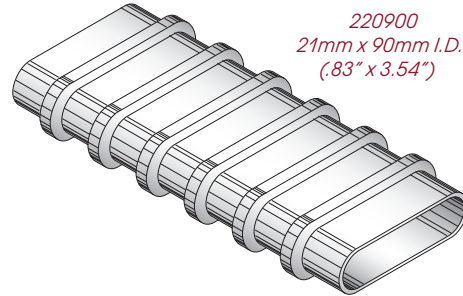

# GTI Flat/Oval Corrugated Plastic Duct

220700  
22mm x 38mm I.D.  
(.85" x 1.50")

220190  
21mm x 52mm I.D.  
(.83" x 2.05")

220100  
21mm x 72mm I.D.  
(.83" x 2.83")

220600  
25mm x 76mm I.D.  
(1.0" x 3.0")

220900  
21mm x 90mm I.D.  
(.83" x 3.54")

220910  
26mm x 91mm I.D.  
(1.02" x 3.58")

221420  
79mm x 111mm I.D.  
(3.1" x 4.4")

GTI FLAT/OVAL CORRUGATED PLASTIC DUCT	
PART NO.	FLAT/OVAL PLASTIC DUCT
220700	22mm x 38mm
220190	21mm x 52mm
220100	21mm X 72mm
220600	25mm x 76mm
220900	21mm x 90mm
220910	26mm x 91mm
221420	79mm x 111mm