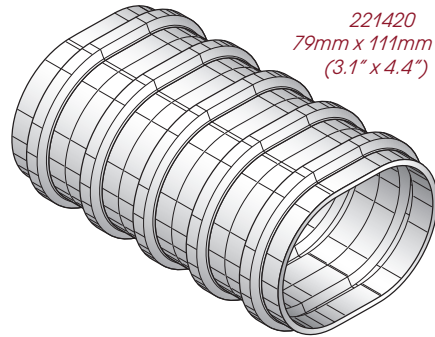

# GTI Flat/Oval Corrugated Plastic Duct

220700  
22mm x 38mm I.D.  
(.85" x 1.50")

220190  
21mm x 52mm I.D.  
(.83" x 2.05")

220100  
21mm x 72mm I.D.  
(.83" x 2.83")

220600  
25mm x 76mm I.D.  
(1.0" x 3.0")

220900  
21mm x 90mm I.D.  
(.83" x 3.54")

220910  
26mm x 91mm I.D.  
(1.02" x 3.58")

221420  
79mm x 111mm I.D.  
(3.1" x 4.4")

GTI FLAT/OVAL CORRUGATED PLASTIC DUCT	
PART NO.	FLAT/OVAL PLASTIC DUCT
220700	22mm x 38mm
220190	21mm x 52mm
220100	21mm X 72mm
220600	25mm x 76mm
220900	21mm x 90mm
220910	26mm x 91mm
221420	79mm x 111mm