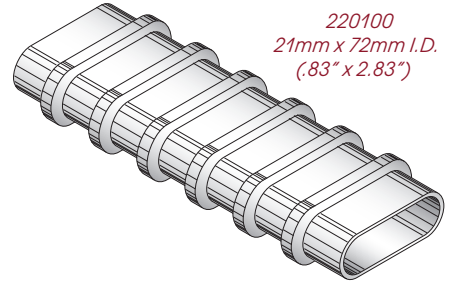

# GTI Flat/Oval Corrugated Plastic Duct

220700  
22mm x 38mm I.D.  
(.85" x 1.50")

220190  
21mm x 52mm I.D.  
(.83" x 2.05")

220100  
21mm x 72mm I.D.  
(.83" x 2.83")

220600  
25mm x 76mm I.D.  
(1.0" x 3.0")

220900  
21mm x 90mm I.D.  
(.83" x 3.54")

220910  
26mm x 91mm I.D.  
(1.02" x 3.58")

221420  
79mm x 111mm I.D.  
(3.1" x 4.4")

GTI FLAT/OVAL CORRUGATED PLASTIC DUCT	
PART NO.	FLAT/OVAL PLASTIC DUCT
220700	22mm x 38mm
220190	21mm x 52mm
220100	21mm X 72mm
220600	25mm x 76mm
220900	21mm x 90mm
220910	26mm x 91mm
221420	79mm x 111mm