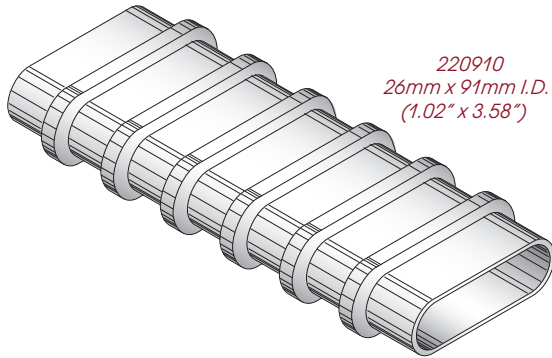

# GTI Flat/Oval Corrugated Plastic Duct

220700  
22mm x 38mm I.D.  
(.85" x 1.50")

220190  
21mm x 52mm I.D.  
(.83" x 2.05")

220100  
21mm x 72mm I.D.  
(.83" x 2.83")

220600  
25mm x 76mm I.D.  
(1.0" x 3.0")

220900  
21mm x 90mm I.D.  
(.83" x 3.54")

220910  
26mm x 91mm I.D.  
(1.02" x 3.58")

221420  
79mm x 111mm I.D.  
(3.1" x 4.4")

GTI FLAT/OVAL CORRUGATED PLASTIC DUCT	
PART NO.	FLAT/OVAL PLASTIC DUCT
220700	22mm x 38mm
220190	21mm x 52mm
220100	21mm X 72mm
220600	25mm x 76mm
220900	21mm x 90mm
220910	26mm x 91mm
221420	79mm x 111mm