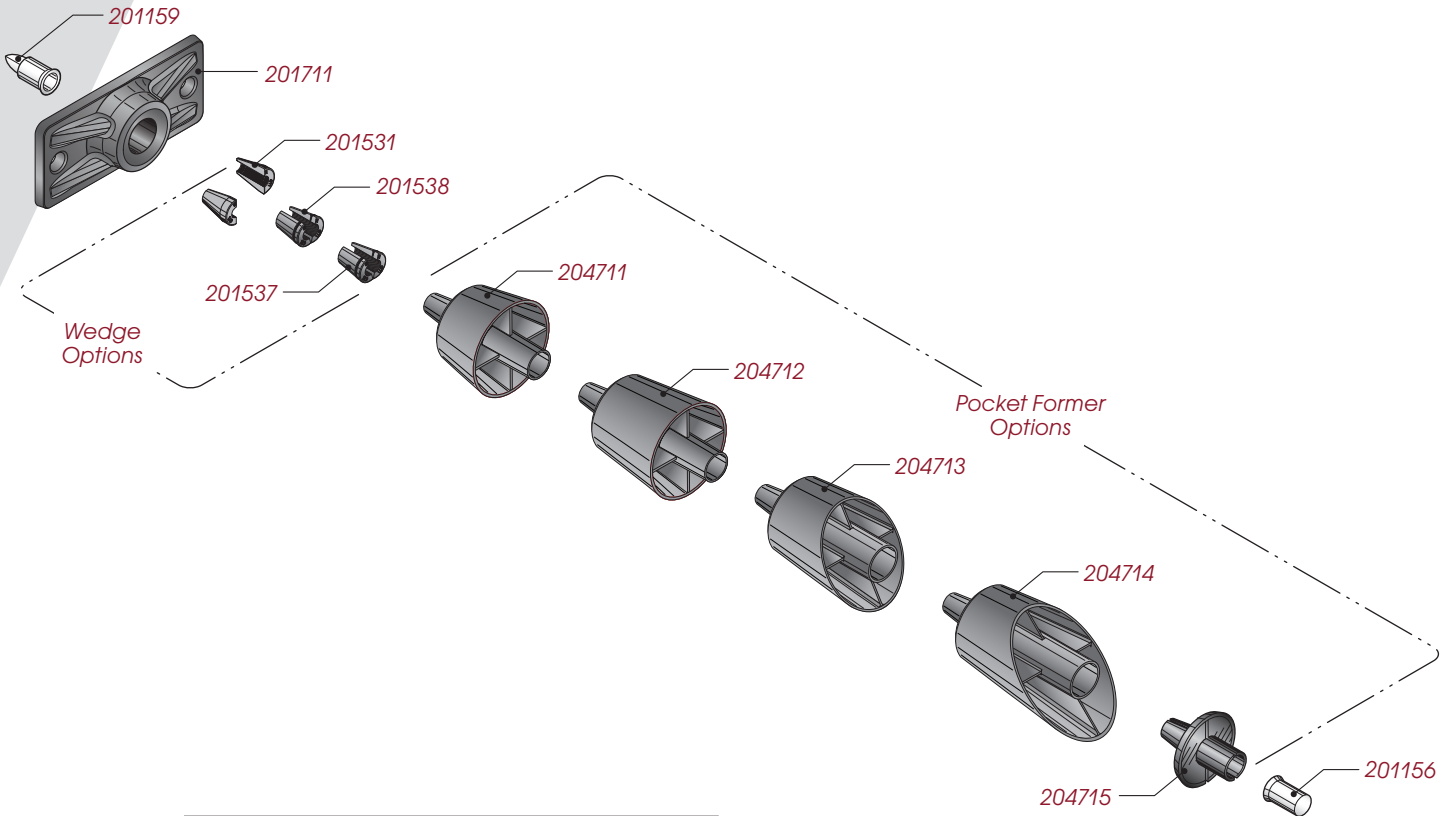

GTI 0.5" SFC1-05 Bare Anchorage

GTI SFC1-05 ANCHORAGES	
201710	GTI SFC1-05 ANCHORAGE SET
	201711 GTI SFC1-05 ANCHOR
	FOR WEDGE PART NUMBER SEE WEDGE TABLE
GTI POCKET FORMERS	
204711	SFC1-05 POCKET FORMER, 1.5"
204712	SFC1-05 POCKET FORMER, 2"
204713	SFC1-05 POCKET FORMER, 30 DEG., .5"
204714	SFC1-05 POCKET FORMER, 45 DEG., .5"
204715	SFC1-05 POCKET FORMER, INTERMEDIATE
GTI ACCESSORY COMPONENTS FOR SLAB-ON-GROUND	
201156	CABLE END PROTECTOR
201159	CABLE END SPACER

WEDGE TABLE		
GTI Bare Anchorage Kits are sold with a variety of wedge types based on customer preference. See table below to determine/identify wedge type.		
B	201531	GTI SC1-05, 2-PIECE WEDGE
C	201538	GTI SC1-05, 2-PIECE WEDGE, W/CLIP
D	201537	GTI SC1-05, 2-PIECE WEDGE, W/CLIP, SMOOTH