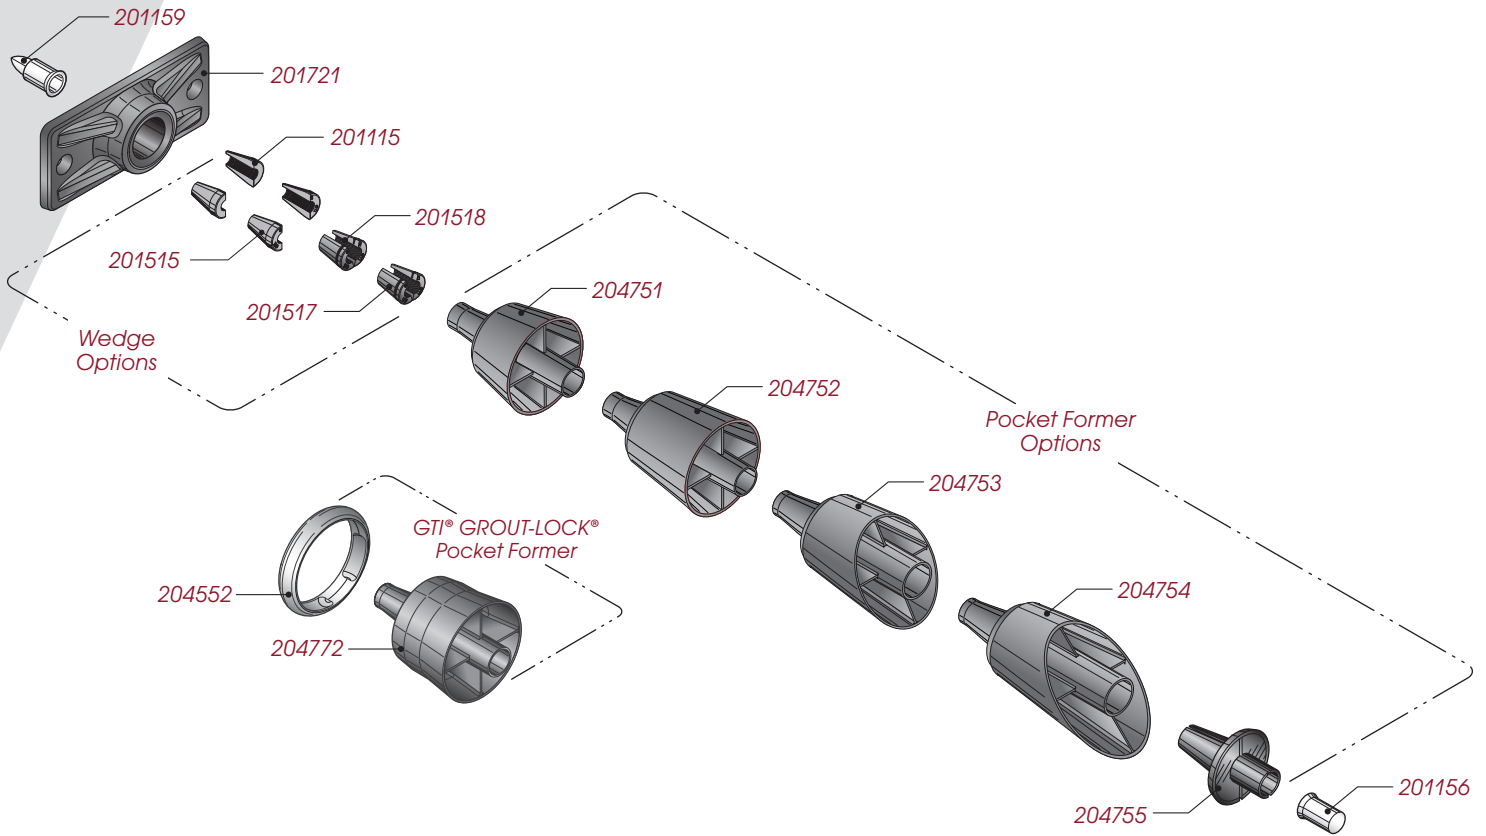

# GTI® 0.5" SF1-05 Bare Anchorage

GTI® SF1-05 ANCHORAGES	
201720	GTI SF1-05 ANCHORAGE SET
	201721 GTI SF1-05 ANCHOR
FOR WEDGE PART NUMBER SEE WEDGE TABLE	
GTI® POCKET FORMERS	
204751	GTI S1-05 POCKET FORMER, 1.5"
204752	GTI S1-05 POCKET FORMER, 2"
204753	GTI S1-05 POCKET FORMER, 30 DEG., .5"
204754	GTI S1-05 POCKET FORMER, 45 DEG., .5"
204755	GTI S1-05 POCKET FORMER, INTERMEDIATE
204552	GTI POCKET FORMER, GROUT-LOCK RING
204772	GTI POCKET FORMER, 2.0", S1-05, GROUT-LOCK
GTI® ACCESSORY COMPONENTS FOR SLAB-ON-GROUND	
201156	GTI CABLE END PROTECTOR
201159	GTI CABLE END SPACER

GTI® WEDGE TABLE		
GTI® Bare Anchorage Kits are sold with a variety of wedge types based on customer preference. See table below to determine/identify wedge type.		
<b>A</b>	201115	GTI WEDGE, 2 PIECE, .5", 1.2" LONG
<b>B</b>	201515	GTI S1-05 2-PIECE WEDGE, 1.2" LONG
<b>C</b>	201518	GTI S1-05 2-PIECE WEDGE, W/CLIP
<b>D</b>	201517	GTI S1-05 2 PIECE WEDGE, W/CLIP, SMOOTH