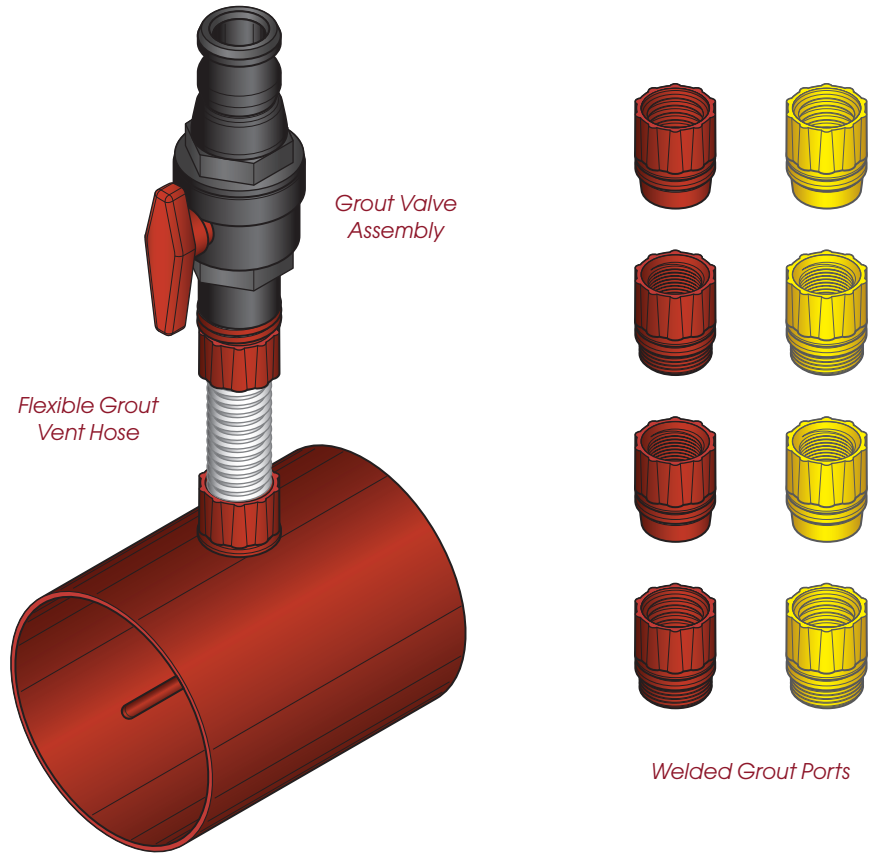

GTI® Grouting Hardware

PART NO.	GTI® GROUTING HARDWARE
220044	GTI FLEXIBLE GROUT VENT HOSE, 21mm
220060	GTI GROUT PORT, WELDED, PP, NO THREAD, 21mm
220061	GTI GROUT PORT, WELDED, PE, NO THREAD, 21mm
220062	GTI GROUT PORT, WELDED, PP, 1" NPT, 3/4" NPT
220063	GTI GROUT PORT, WELDED, PE, 1" NPT, 3/4" NPT
220064	GTI GROUT PORT, WELDED, PP, NO THREAD, 3/4" NPT
220065	GTI GROUT PORT, WELDED, PE, NO THREAD, 3/4" NPT
220068	GTI GROUT PORT, WELDED, PP, 1" NPT, 21mm
220069	GTI GROUT PORT, WELDED, PE, 1" NPT, 21mm
220070	GTI GTI GROUT VALVE ASSEMBLY, 1" NPT (200 psi)
220071	GTI GTI GROUT VALVE ASSEMBLY, 1" NPT, CAMLOCK (200 psi)
220072	GTI GTI GROUT VALVE ASSEMBLY, 1" NPT, 21mm (200 psi)
220073	GTI GTI GROUT VALVE ASSEMBLY, CAMLOCK, 21mm (200 psi)