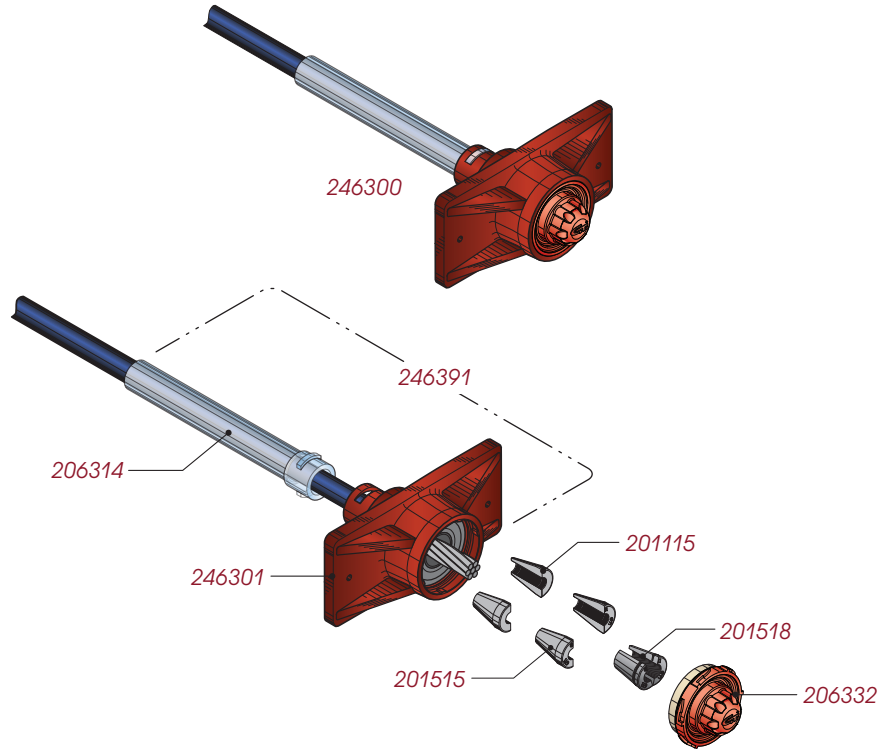

GTI® 0.5" Zero Void Fixed-End

GTI® 0.5" ZERO-VOID FIXED-END	
246300	GTI .5" ZERO VOID ENCAPSULATION SET, D.E., SM1-05, including
	246391 GTI .5" ZERO VOID ENCAPSULATION & SEAL, SM1-05
	246301 GTI .5" ZERO VOID ENCAPSULATION, SM1-05
	206314 GTI .5" ZERO VOID SEAL, 6", TRANSPARENT
206332	GTI .5" ZERO VOID CAP, DE W/GREASE
FOR WEDGE PART NUMBER SEE WEDGE TABLE	

GTI® WEDGE TABLE	
GTI® Zero Void Anchorage Kits are sold with a variety of wedge types based on customer preference. See table below to determine/identify wedge type.	
A	201115 GTI WEDGE, 2 PIECE. .5", 1.2" LONG
B	201515 GTI S1-05 2-PIECE WEDGE, 1.2" LONG
C	201518 GTI S1-05 2-PIECE WEDGE, W/CLIP