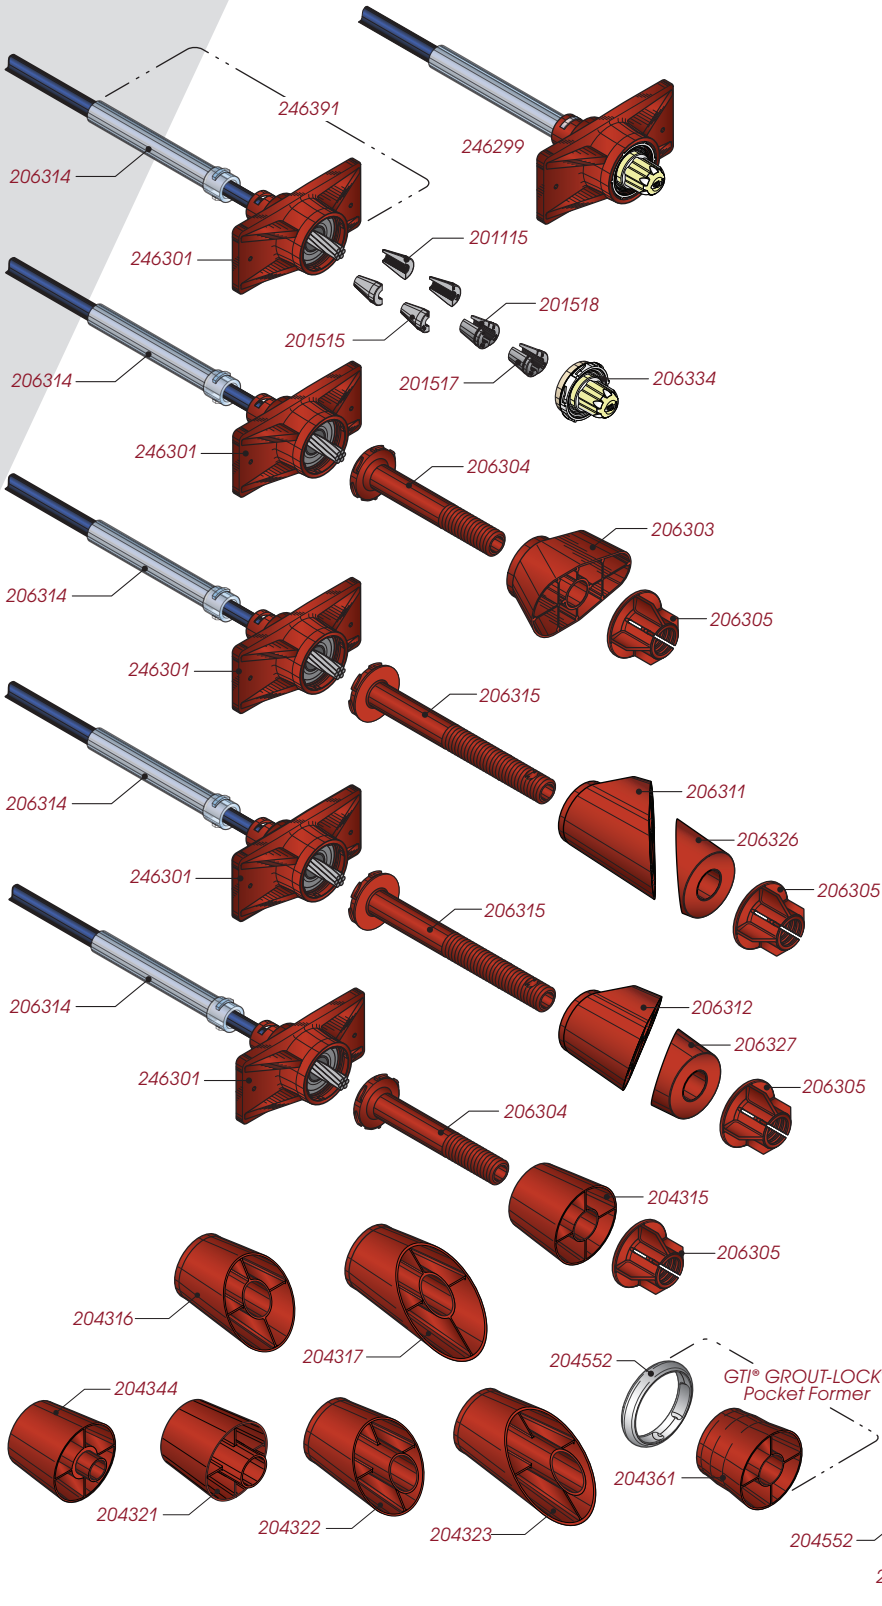

# GTI<sup>®</sup> 0.5" Zero Void Stressing-End

### GTI<sup>®</sup> 0.5" ZERO VOID STRESSING-END

246299	GTI .5" ZERO VOID ENCAPSULATION SET, L.E., SM1-05, including	
	246391	GTI .5" ZERO VOID ENCAPSULATION & SEAL, SM1-05
	246301	GTI .5" ZERO VOID ENCAPSULATION, SM1-05
	206314	GTI .5" ZERO VOID SEAL, 6", TRANSPARENT
	206334	GTI .5" ZERO VOID CAP, LE W/GREASE

FOR WEDGE PART NUMBER SEE WEDGE TABLE

### GTI<sup>®</sup> WEDGE TABLE

GTI<sup>®</sup> Zero Void Anchorage Kits are sold with a variety of wedge types based on customer preference. See table below to determine/identify wedge type.

<b>A</b>	201115	GTI WEDGE, 2 PIECE. .5", 1.2" LONG
<b>B</b>	201515	GTI S1-05 2-PIECE WEDGE, 1.2" LONG
<b>C</b>	201518	GTI S1-05 2-PIECE WEDGE, W/CLIP
<b>D</b>	201517	GTI S1-05 2 PIECE WEDGE, W/CLIP, SMOOTH