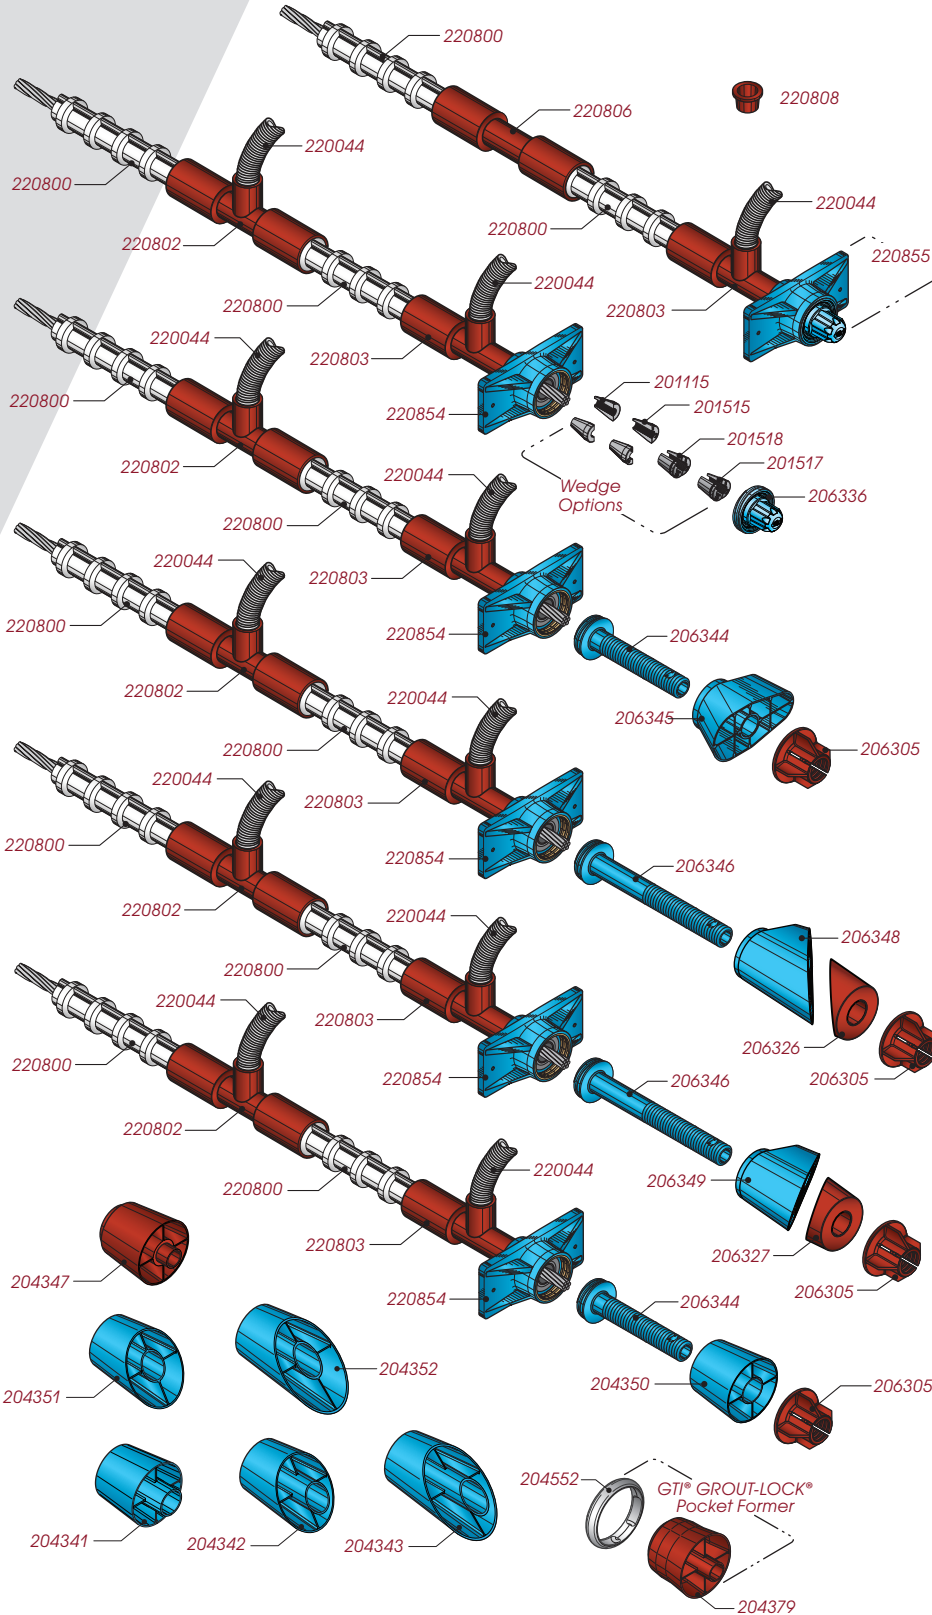

GTI<sup>®</sup> 0.5" Zero Void<sup>®</sup> Bonded Stressing-End Threaded Metal Ring

GTI <sup>®</sup> 0.5" ZERO-VOID BONDED MONOSTRAND STRESSING-END THREADED METAL RING	
220855	.5" Z-VOID MONOBONDED ENCAPSULATION SET, THREADED METAL RING, Including
220854	.5" Z-VOID MONOBONDED ENCAPSULATION, THREADED METAL RING
206336	.5" Z-VOID LE CAP, THREADED W/GREASE
<b>FOR WEDGE PART NUMBER SEE WEDGE TABLE</b>	

GTI <sup>®</sup> 0.5" ZERO VOID STRESSING-END POCKET FORMERS THREADED METAL RING (NAIL-LESS SYSTEM)	
206345	GTI .5" ZERO VOID LE NAILLESS POCKET FORMER, PLASMA, BLUE
206348	GTI .5" ZERO VOID POCKET FORMER 45 DEG, PLASMA, BLUE
206326	GTI .5" Z-VOID POCKET FORMER 45 DEG, NUT SPACER
206349	GTI .5" ZERO VOID POCKET FORMER 30 DEG, PLASMA, BLUE
206327	GTI .5" Z-VOID POCKET FORMER 30 DEG, NUT SPACER
204350	GTI POCKET FORMER, 5ZV, TMR, T/PS, NO SHANK
204351	GTI POCKET FORMER, 5ZV, TMR, T/PS, 30 DEG, NO SHANK
206327	GTI .5" Z-VOID POCKET FORMER 30 DEG, NUT SPACER
204352	GTI POCKET FORMER, 5ZV, TMR, T/PS, 45 DEG, NO SHANK
206326	GTI .5" Z-VOID POCKET FORMER 45 DEG, NUT SPACER

GTI <sup>®</sup> 0.5" ZERO-VOID STRESSING-END POCKET FORMERS THREADED METAL RING (GROUT-LOCK <sup>®</sup> )	
204379	GTI POCKET FORMER, 5ZV, MR/TMR, 7/8" SHANK, GROUT-LOCK
204552	GTI POCKET FORMER, GROUT-LOCK RING

WEDGE TABLE		
GTI <sup>®</sup> Zero Void Anchorage Kits are sold with a variety of wedge types based on customer preference. See table below to determine/identify wedge type.		
<b>A</b>	201115	WEDGE, 2 PIECE. .5", 1.2" LONG
<b>B</b>	201515	GTI S1-05 2-PIECE WEDGE, 1.2" LONG
<b>C</b>	201518	GTI S1-05 2-PIECE WEDGE, W/CLIP
<b>D</b>	201517	GTI S1-05 2 PIECE WEDGE, W/CLIP, SMOOTH