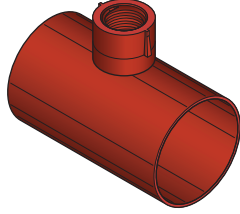

GTI® Duct Couplers

GTI® Slip-on, Stepless, Round Duct Coupler

GTI® Slip-on, Stepless, Round Duct Coupler with Grout Port

GTI® Slip-on, Round Duct Coupler

GTI® Snap-Lock Coupler

GTI® Slip-on, Round Duct Coupler with Grout Port

GTI® Slip-on, Stepless, Oval Coupler

GTI® Slip-on, Stepless, Oval Coupler with Grout Port

GTI® Slip-on, Oval Coupler

GTI® Slip-on, Oval Coupler with Grout Port

GTI ROUND PLASTIC DUCT COUPLERS

PART NO.	DESCRIPTION
220802	23 mm W/VENT DUCT/DUCT
220803	23 mm DUCT/ANCHOR W/VENT
220804	23 mm W/VENT, DUCT TO DUCT, SLIP-END
220805	23 mm DUCT/ANCHOR W/VENT, SLIP-END
220154	48 mm, SLIP-ON, STEPLESS
220155	48 mm SLIP-ON
220156	48 mm W/GROUT VENT
220158	48 mm SLIP-ON, STEPLESS W/VENT
220204	59 mm SLIP-ON STEPLESS
220205	59 mm SLIP-ON
220206	59 mm W/GROUT VENT
220208	59 mm SLIP-ON STEPLESS, W/GROUT VENT
220254	66 mm SLIP-ON, STEPLESS
220255	66 mm SLIP-ON
220256	66 mm SLIP-ON, W/GROUT VENT
220258	66 mm SLIP-ON STEPLESS, W/GROUT VENT
220304	76 mm SLIP-ON, STEPLESS
220305	76 mm SLIP-ON
220306	76 mm SLIP-ON, W/GROUT VENT
220308	76 mm SLIP-ON STEPLESS, W/GROUT VENT
220311	76 mm COUPLER, SNAP-LOCK
220351	85 mm COUPLER, SNAP-LOCK
220354	85 mm SLIP-ON STEPLESS
220355	85 mm SLIP-ON
220356	85 mm SLIP-ON, W/GROUT VENT
220358	85 mm SLIP-ON STEPLESS, W/GROUT VENT