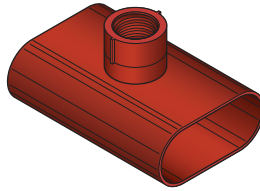

GTI® Duct Couplers

GTI® Slip-on, Stepless, Round Duct Coupler

GTI® Slip-on, Stepless, Round Duct Coupler with Grout Port

GTI® Slip-on, Round Duct Coupler

GTI® Snap-Lock Coupler

GTI® Slip-on, Round Duct Coupler with Grout Port

GTI® Slip-on, Stepless, Oval Coupler

GTI® Slip-on, Stepless, Oval Coupler with Grout Port

GTI® Slip-on, Oval Coupler

GTI® Slip-on, Oval Coupler with Grout Port

GTI ROUND PLASTIC DUCT COUPLERS

PART NO.	DESCRIPTION
220802	23 mm W/VENT DUCT/DUCT
220803	23 mm DUCT/ANCHOR W/VENT
220804	23 mm W/VENT, DUCT TO DUCT, SLIP-END
220805	23 mm DUCT/ANCHOR W/VENT, SLIP-END
220154	48 mm, SLIP-ON, STEPLESS
220155	48 mm SLIP-ON
220156	48 mm W/GROUT VENT
220158	48 mm SLIP-ON, STEPLESS W/VENT
220204	59 mm SLIP-ON STEPLESS
220205	59 mm SLIP-ON
220206	59 mm W/GROUT VENT
220208	59 mm SLIP-ON STEPLESS, W/GROUT VENT
220254	66 mm SLIP-ON, STEPLESS
220255	66 mm SLIP-ON
220256	66 mm SLIP-ON, W/GROUT VENT
220258	66 mm SLIP-ON STEPLESS, W/GROUT VENT
220304	76 mm SLIP-ON, STEPLESS
220305	76 mm SLIP-ON
220306	76 mm SLIP-ON, W/GROUT VENT
220308	76 mm SLIP-ON STEPLESS, W/GROUT VENT
220311	76 mm COUPLER, SNAP-LOCK
220351	85 mm COUPLER, SNAP-LOCK
220354	85 mm SLIP-ON STEPLESS
220355	85 mm SLIP-ON
220356	85 mm SLIP-ON, W/GROUT VENT
220358	85 mm SLIP-ON STEPLESS, W/GROUT VENT