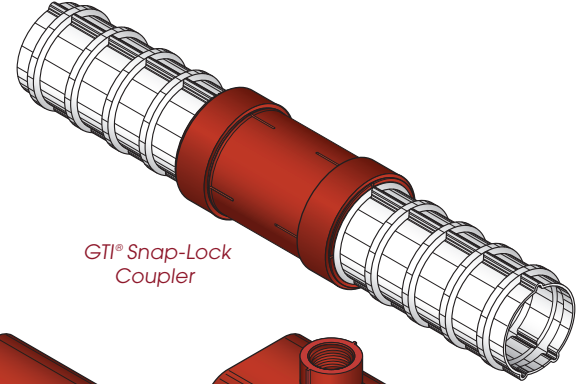

GTI® Duct Couplers

GTI® Slip-on, Stepless, Round Duct Coupler

GTI® Slip-on, Stepless, Round Duct Coupler with Grout Port

GTI® Slip-on, Round Duct Coupler

GTI® Snap-Lock Coupler

GTI® Slip-on, Round Duct Coupler with Grout Port

GTI® Slip-on, Stepless, Oval Coupler

GTI® Slip-on, Stepless, Oval Coupler with Grout Port

GTI® Slip-on, Oval Coupler

GTI® Slip-on, Oval Coupler with Grout Port

GTI ROUND PLASTIC DUCT COUPLERS

PART NO.	DESCRIPTION
220802	23 mm W/VENT DUCT/DUCT
220803	23 mm DUCT/ANCHOR W/VENT
220804	23 mm W/VENT, DUCT TO DUCT, SLIP-END
220805	23 mm DUCT/ANCHOR W/VENT, SLIP-END
220154	48 mm, SLIP-ON, STEPLESS
220155	48 mm SLIP-ON
220156	48 mm W/GROUT VENT
220158	48 mm SLIP-ON, STEPLESS W/VENT
220204	59 mm SLIP-ON STEPLESS
220205	59 mm SLIP-ON
220206	59 mm W/GROUT VENT
220208	59 mm SLIP-ON STEPLESS, W/GROUT VENT
220254	66 mm SLIP-ON, STEPLESS
220255	66 mm SLIP-ON
220256	66 mm SLIP-ON, W/GROUT VENT
220258	66 mm SLIP-ON STEPLESS, W/GROUT VENT
220304	76 mm SLIP-ON, STEPLESS
220305	76 mm SLIP-ON
220306	76 mm SLIP-ON, W/GROUT VENT
220308	76 mm SLIP-ON STEPLESS, W/GROUT VENT
220311	76 mm COUPLER, SNAP-LOCK
220351	85 mm COUPLER, SNAP-LOCK
220354	85 mm SLIP-ON STEPLESS
220355	85 mm SLIP-ON
220356	85 mm SLIP-ON, W/GROUT VENT
220358	85 mm SLIP-ON STEPLESS, W/GROUT VENT