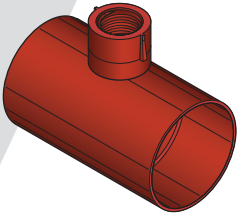

GTI® Duct Couplers

GTI® Slip-on, Stepless, Round Duct Coupler

GTI® Slip-on, Stepless, Round Duct Coupler with Grout Port

GTI® Slip-on, Round Duct Coupler

GTI® Snap-Lock Coupler

GTI® Slip-on, Round Duct Coupler with Grout Port

GTI® Slip-on, Stepless, Oval Coupler

GTI® Slip-on, Stepless, Oval Coupler with Grout Port

GTI® Slip-on, Oval Coupler

GTI® Slip-on, Oval Coupler with Grout Port

GTI ROUND PLASTIC DUCT COUPLERS

PART NO.	DESCRIPTION
220802	23 mm W/VENT DUCT/DUCT
220803	23 mm DUCT/ANCHOR W/VENT
220804	23 mm W/VENT, DUCT TO DUCT, SLIP-END
220805	23 mm DUCT/ANCHOR W/VENT, SLIP-END
220154	48 mm, SLIP-ON, STEPLESS
220155	48 mm SLIP-ON
220156	48 mm W/GROUT VENT
220158	48 mm SLIP-ON, STEPLESS W/VENT
220204	59 mm SLIP-ON STEPLESS
220205	59 mm SLIP-ON
220206	59 mm W/GROUT VENT
220208	59 mm SLIP-ON STEPLESS, W/GROUT VENT
220254	66 mm SLIP-ON, STEPLESS
220255	66 mm SLIP-ON
220256	66 mm SLIP-ON, W/GROUT VENT
220258	66 mm SLIP-ON STEPLESS, W/GROUT VENT
220304	76 mm SLIP-ON, STEPLESS
220305	76 mm SLIP-ON
220306	76 mm SLIP-ON, W/GROUT VENT
220308	76 mm SLIP-ON STEPLESS, W/GROUT VENT
220311	76 mm COUPLER, SNAP-LOCK
220351	85 mm COUPLER, SNAP-LOCK
220354	85 mm SLIP-ON STEPLESS
220355	85 mm SLIP-ON
220356	85 mm SLIP-ON, W/GROUT VENT
220358	85 mm SLIP-ON STEPLESS, W/GROUT VENT