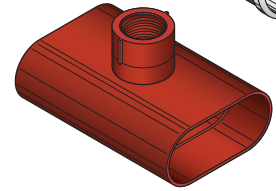

GTI® Duct Couplers

GTI® Slip-on, Stepless, Round Duct Coupler

GTI® Slip-on, Stepless, Round Duct Coupler with Grout Port

GTI® Slip-on, Round Duct Coupler

GTI® Snap-Lock Coupler

GTI® Slip-on, Round Duct Coupler with Grout Port

GTI® Slip-on, Stepless, Oval Coupler

GTI® Slip-on, Stepless, Oval Coupler with Grout Port

GTI® Slip-on, Oval Coupler

GTI® Slip-on, Oval Coupler with Grout Port

GTI ROUND PLASTIC DUCT COUPLERS

PART NO.	DESCRIPTION
220802	23 mm W/VENT DUCT/DUCT
220803	23 mm DUCT/ANCHOR W/VENT
220804	23 mm W/VENT, DUCT TO DUCT, SLIP-END
220805	23 mm DUCT/ANCHOR W/VENT, SLIP-END
220154	48 mm, SLIP-ON, STEPLESS
220155	48 mm SLIP-ON
220156	48 mm W/GROUT VENT
220158	48 mm SLIP-ON, STEPLESS W/VENT
220204	59 mm SLIP-ON STEPLESS
220205	59 mm SLIP-ON
220206	59 mm W/GROUT VENT
220208	59 mm SLIP-ON STEPLESS, W/GROUT VENT
220254	66 mm SLIP-ON, STEPLESS
220255	66 mm SLIP-ON
220256	66 mm SLIP-ON, W/GROUT VENT
220258	66 mm SLIP-ON STEPLESS, W/GROUT VENT
220304	76 mm SLIP-ON, STEPLESS
220305	76 mm SLIP-ON
220306	76 mm SLIP-ON, W/GROUT VENT
220308	76 mm SLIP-ON STEPLESS, W/GROUT VENT
220311	76 mm COUPLER, SNAP-LOCK
220351	85 mm COUPLER, SNAP-LOCK
220354	85 mm SLIP-ON STEPLESS
220355	85 mm SLIP-ON
220356	85 mm SLIP-ON, W/GROUT VENT
220358	85 mm SLIP-ON STEPLESS, W/GROUT VENT